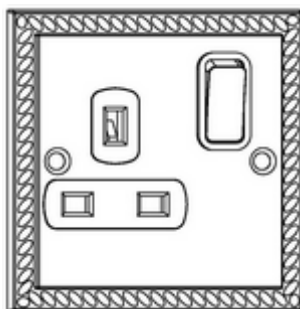

Socket Outlets

Georgian Brass

Description

A range of 1g and 2g socket outlets with double pole switches.

The elegantly styled range is manufactured from highly polished solid cast brass plates, with a brushed finish and is supplied in individual display boxes.

Features

- black or white inserts available
- metal capped rocker versions
- only one size 4mm screwdriver needed
- recessed earth bar
- captive and backed out terminals
- 2 earth terminals on 2 gang sockets
- clear white terminal markings
- colour coded terminals
- top facing terminal screws
- terminals have large lead-ins
- 25 year guarantee

Range

plastic switch rockers

1g 13A DP switched 1707

2g 13A DP switched 1709

metal capped switch rockers

1g 13A DP switched 2707

2g 13A switched 2709

- Prefix with insert colour

Standards

- comply with BS 1363 Part 2

Terminal Capacity

	2.5mm ²	4mm ²	6mm ²	10mm ²
L & N	4	3	2	1

DETA

Kingsway House, Laporte Way
Luton, Beds LU4 8RJ

Tel. +44 1582 544 500 Fax: +44 1582 544 501
Technical Helpline +44 1582 544 548