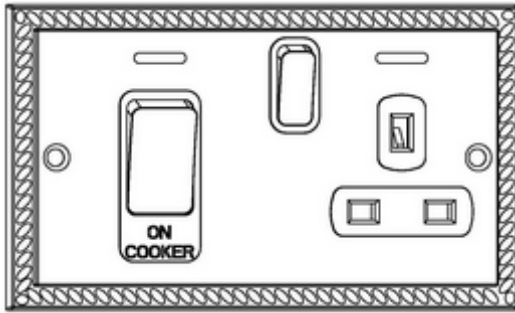

45A Switches

Georgian Brass

Description

The elegantly styled range is manufactured from highly polished solid cast brass plates, with a brushed finish and is supplied in individual display boxes.

Features

- black or white inserts available
- matching metal rocker versions
- grey front engraving
- clear white terminal markings
- colour coded terminals
- discreet neon versions
- neon leads enclosed
- 2 earth terminals
- captive and backed out terminals
- terminals have large lead-ins
- 25 year guarantee