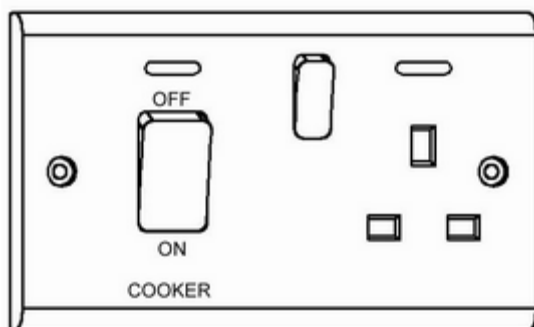

Cooker Control Units

Description

This uniquely shaped range, in the Deta Slimline style, is easy to install with coloured terminals, clear white terminal markings and is supplied in individual protective bags.

This wide range includes neon versions, and an option of red or white switches.

Features

- unique slim profile with curved top and bottom edges
- concave rockers
- switches rated at 45A
- only one size 4mm screwdriver needed
- clear white terminal markings
- colour coded terminals
- neon versions available
- 2 earth terminals
- terminals have large lead-ins
- 25 year guarantee